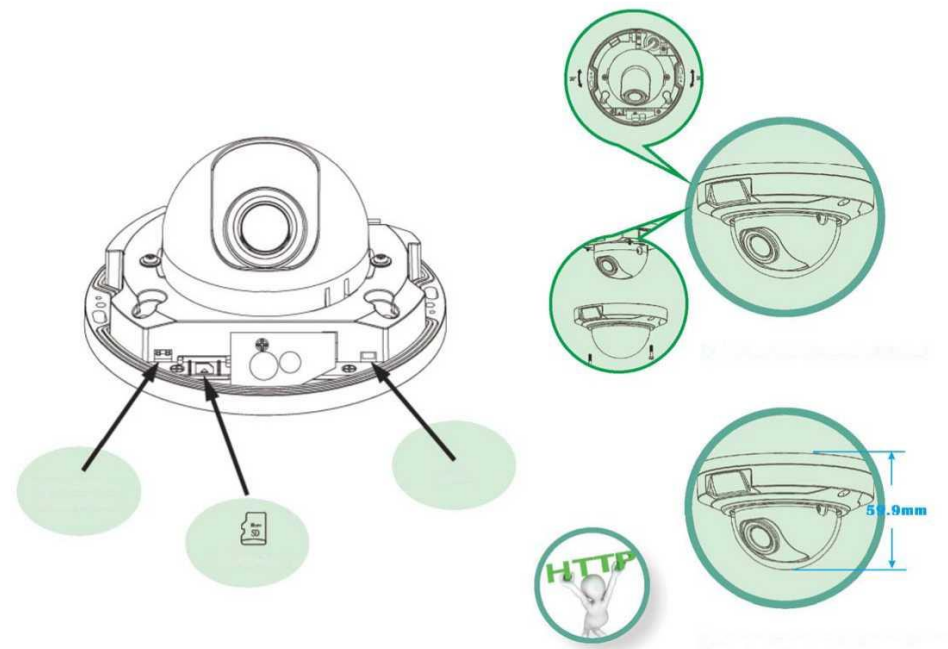

Smart IR • Shake Alarm • Motorized-lens (Optional)

Caisson infrarouge
indépendant

► Achieve axis rotation of whole device
from adjusting one screw

► Realize easy installation. Install junction box
firstly, and then fixed whole device.

Sd card

Anti-choc

Support optionnel

Caméra Anti-vandale : Série FR-X22

Smart IR • Shake Alarm • Motorized-lens (Optional)

Wall Mounting

Lifting

Junction Box

Caméra Anti-vandale : Série FR-X22

Caméra mini-dôme : Série FR-X32

Led IR

Caméra dôme rapide : Série FR-X92-PTZ

- Zoom X 20 ou X 32
- Auto-tracking
- -40 à + 55°c
- « Point on screen »

Nomenclature Huatu FR-XXX-YY-zzzz-zzzz-zzzz