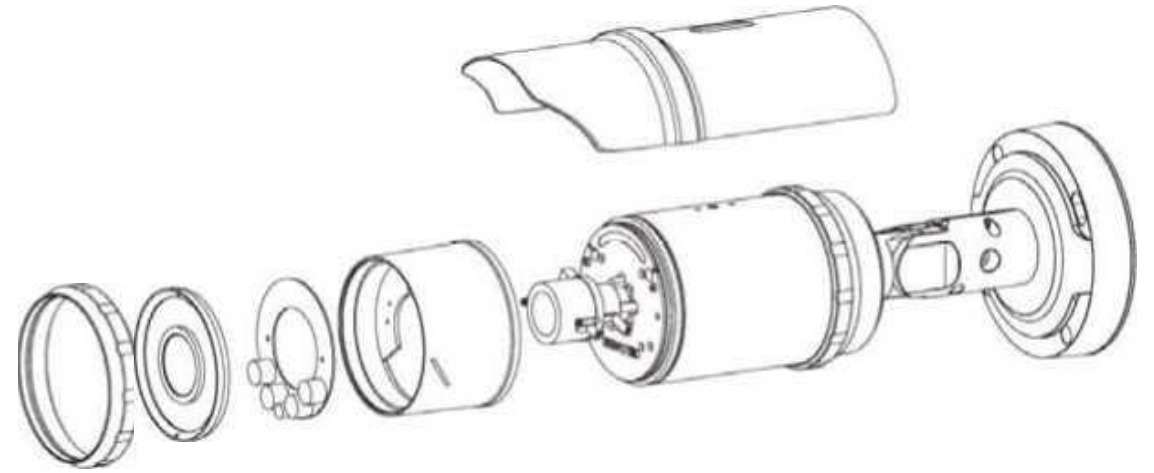

Smart IR • Shake Alarm • Motorized-lens (Optional)

Caisson infrarouge
indépendant

► Achieve axis rotation of whole device
from adjusting one screw

► Realize easy installation. Install junction box
firstly, and then fixed whole device.