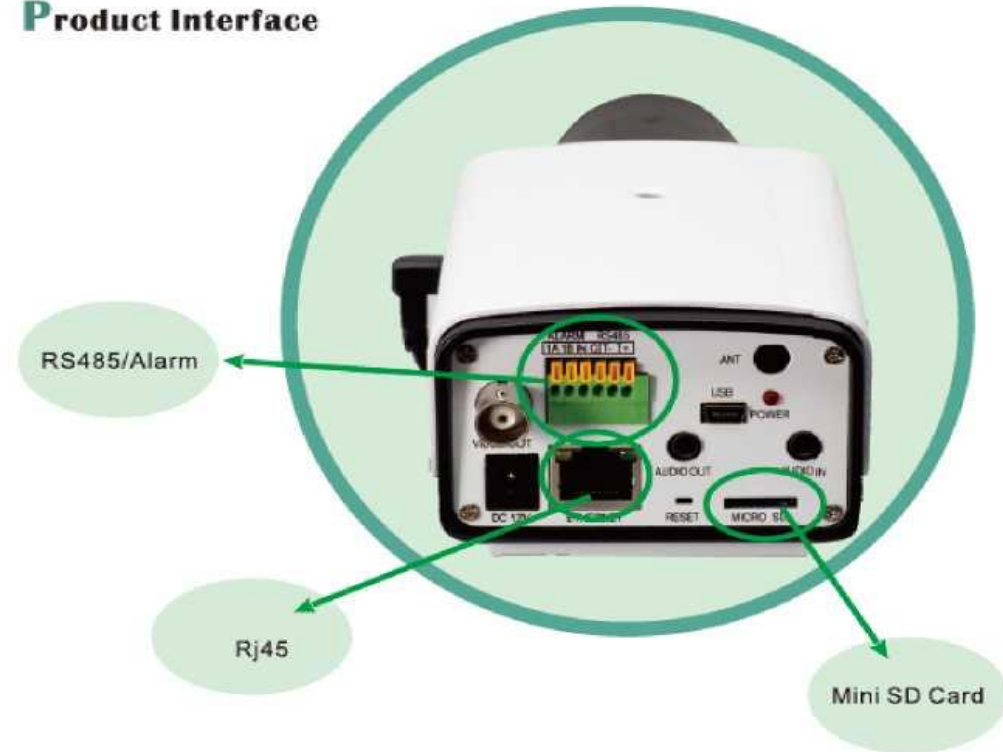

Product Interface