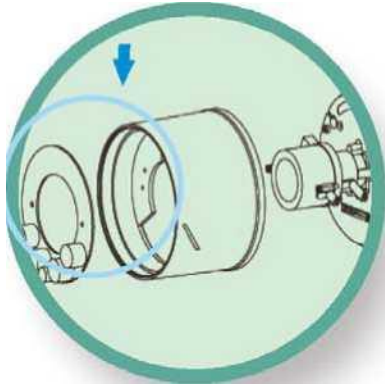

Smart IR • Shake Alarm • Motorized-lens (Optional)

Caisson infrarouge
indépendant

► Achieve axis rotation of whole device
from adjusting one screw

► Realize easy installation. Install junction box
firstly, and then fixed whole device.