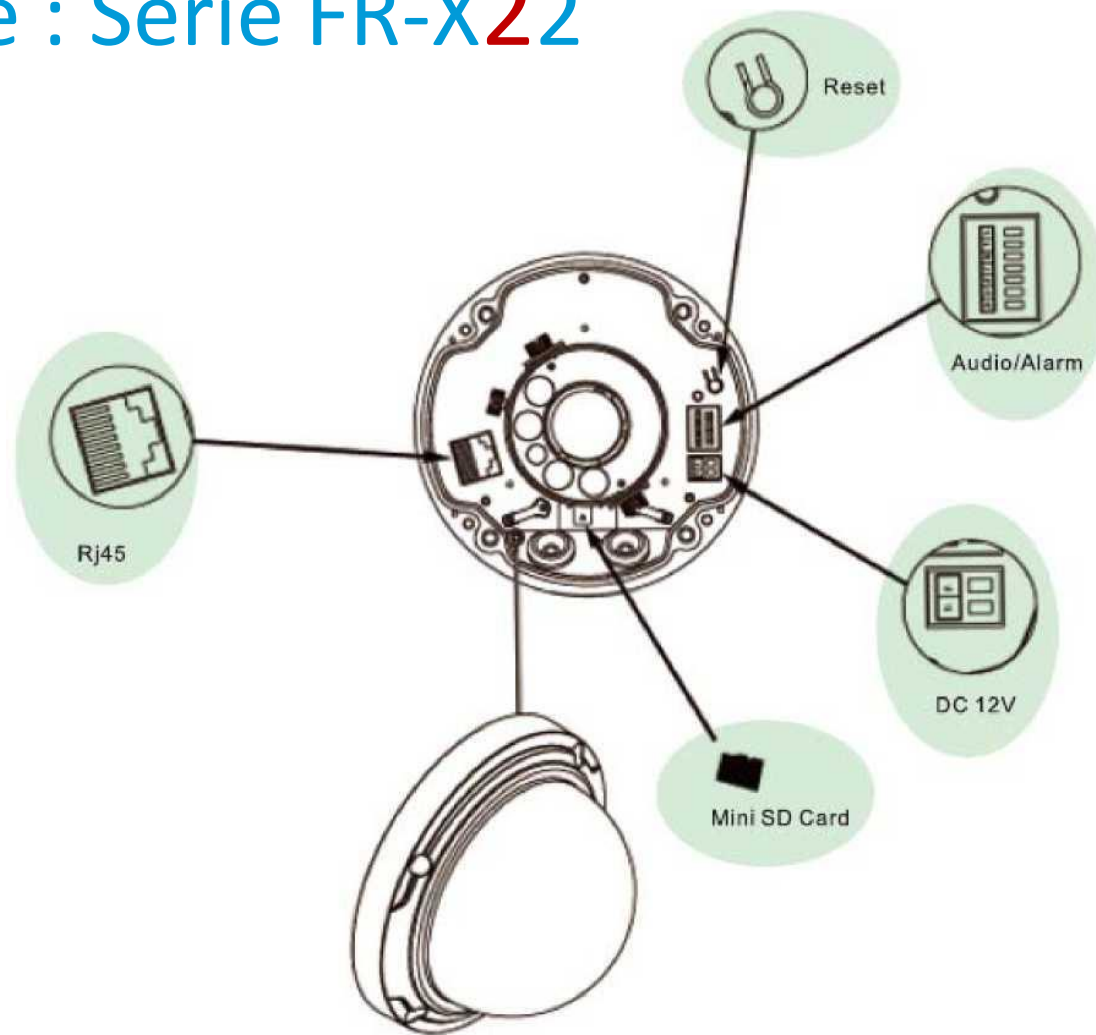

Smart IR • Shake Alarm • Motorized-lens (Optional)

Caisson infrarouge
indépendant

► Achieve axis rotation of whole device
from adjusting one screw

► Realize easy installation. Install junction box
firstly, and then fixed whole device.

Sd card

Anti-choc

Support optionnel

Caméra Anti-vandale : Série FR-X22

Smart IR • Shake Alarm • Motorized-lens (Optional)

Wall Mounting

Lifting

Junction Box

Caméra Anti-vandale : Série FR-X22

Caméra mini-dôme : Série FR-X32

Led IR

Caméra dôme rapide : Série FR-X92-PTZ

- Zoom X 20 ou X 32
- Auto-tracking
- -40 à + 55°c
- « Point on screen »

Nomenclature Huatu FR-XXX-YY-zzzz-zzzz-zzzz