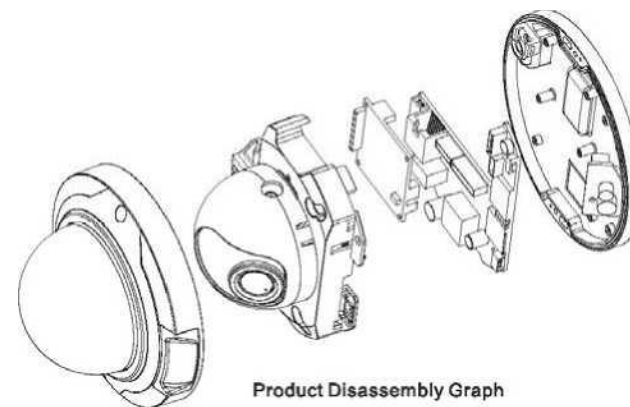

Caméra mini-dôme : Série FR-X32

Led IR