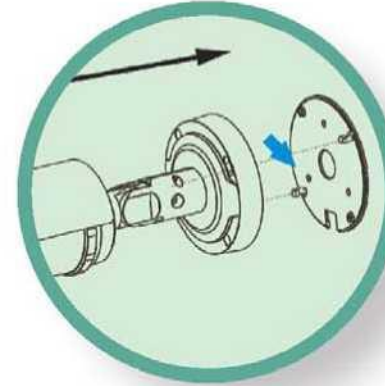

Smart IR • Shake Alarm • Motorized-lens (Optional)

Caisson infrarouge
indépendant

► Achieve axis rotation of whole device
from adjusting one screw

► Realize easy installation. Install junction box
firstly, and then fixed whole device.